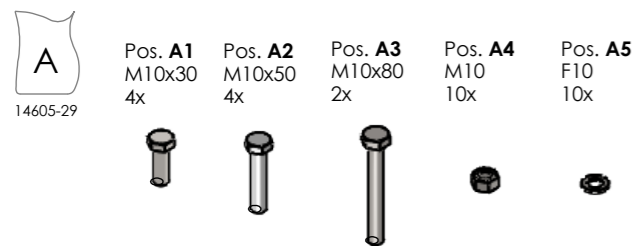

Part list:

CalfBox

Assembly Instructions  
Art. no. 14611